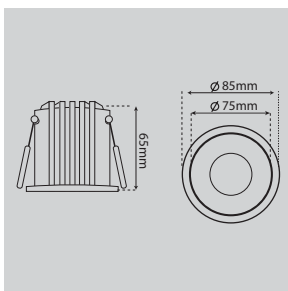

Mã hàng   Công suất   Góc chiếu   Kích thước   Lỗ khoét   Chip Cree   Nguồn
ABDL-04/009   9W   36°/60°   Ø85*H65mm   Ø75mm   CRI 95   PHILIPS

* Với thiết kế sang trọng, màu sắc bắt mắt, sản phẩm đặc biệt rất phù hợp với không gian phòng khách, phòng ăn ...
* Màu sắc mặt viền thay đổi linh hoạt đen hoặc trắng được điều chỉnh phù hợp với màu trần.

Optics