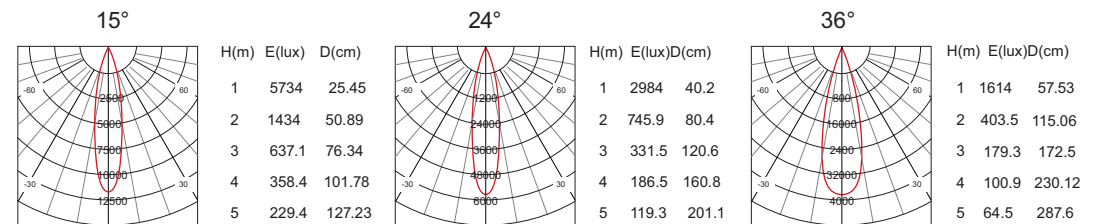

Mã hàng	Công suất	Góc chiếu	Kích thước	Lỗ khoét	Chip Cree	Nguồn
ABDL-03/007	7W	15°/24°/36°/60°	Φ85*H44mm	Φ75-80mm	CRI 95	PHILIPS
ABDL-03/009	9W	15°/24°/36°/60°	Φ100*H52mm	Φ90-95mm	CRI 95	PHILIPS
ABDL-03/015	15W	15°/24°/36°/60°	Φ125*H65mm	Φ115-120mm	CRI 95	PHILIPS