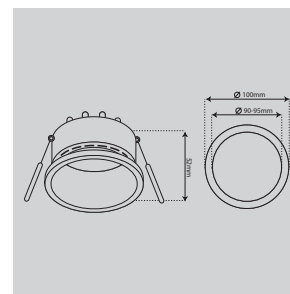

Mã hàng	Công suất	Góc chiếu	Kích thước	Lỗ khoét	Chip Cree	Nguồn
ABDL-03/007	7W	15°/24°/36°/60°	Φ85*H44mm	Φ75-80mm	CRI 95	PHILIPS
ABDL-03/009	9W	15°/24°/36°/60°	Φ100*H52mm	Φ90-95mm	CRI 95	PHILIPS
ABDL-03/015	15W	15°/24°/36°/60°	Φ125*H65mm	Φ115-120mm	CRI 95	PHILIPS