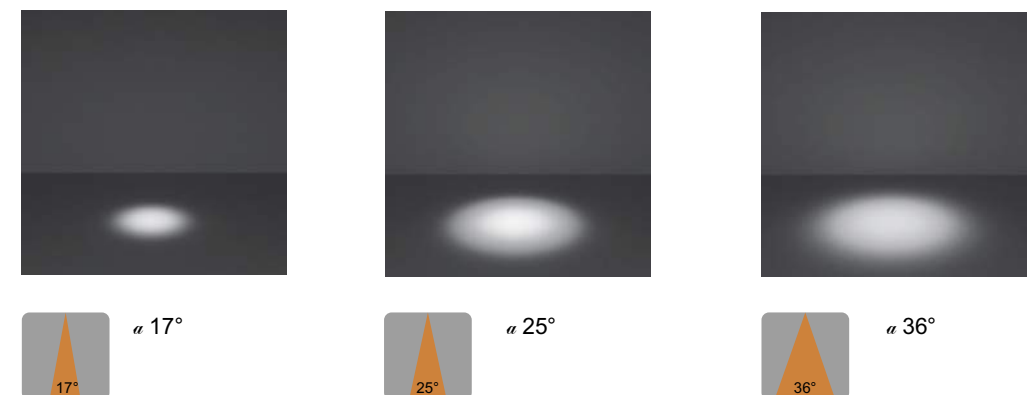

Mã hàng   Công suất   Góc chiếu   Kích thước   Lỗ khoét   Chip Cree   Nguồn
ABDL-04/009   9W   36°/60°   Ø85*H65mm   Ø75mm   CRI 95   PHILIPS

* Với thiết kế sang trọng, màu sắc bắt mắt, sản phẩm đặc biệt rất phù hợp với không gian phòng khách, phòng ăn ...
* Màu sắc mặt viền thay đổi linh hoạt đen hoặc trắng được điều chỉnh phù hợp với màu trần.

Optics